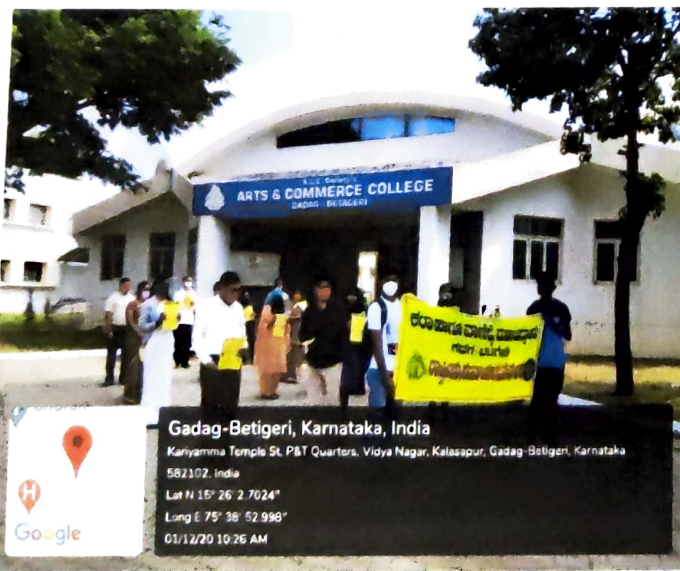

After the rally the students, Staff and the Inner Wheel Club Members walked to Gandhi Circle to distribute the awareness Phamplets. The Phamplers have the information like how HIV spread, in which ways and How to prevent HIV.

After the programme, students took part in an interaction & cleared their misconception eg. 'Mosquito bite cannot spread HIV', 'close kiss cannot spread HIV', 'sharing cloths cannot spread HIV' etc. The queries were answered by the our Principal. The Youth Red Cross Co-ordinator Smt. Veena Tirlapur, Smt Kamala Jambagi, NSS Officers Dr. Vithal Koli , Prof Raju Yalaburgi and the Inner Wheel Club members took part in Awareness Programme.

PHOTOS: Rally Innagurated by Principal M B Kolavi

Handwritten signature
CO-ORDINATOR

K.L.E.S' A...
Gadag

Handwritten signature
PRINCIPAL
K. L. E. Society's
Arts & Commerce College
GADAG--BETGERI--582101