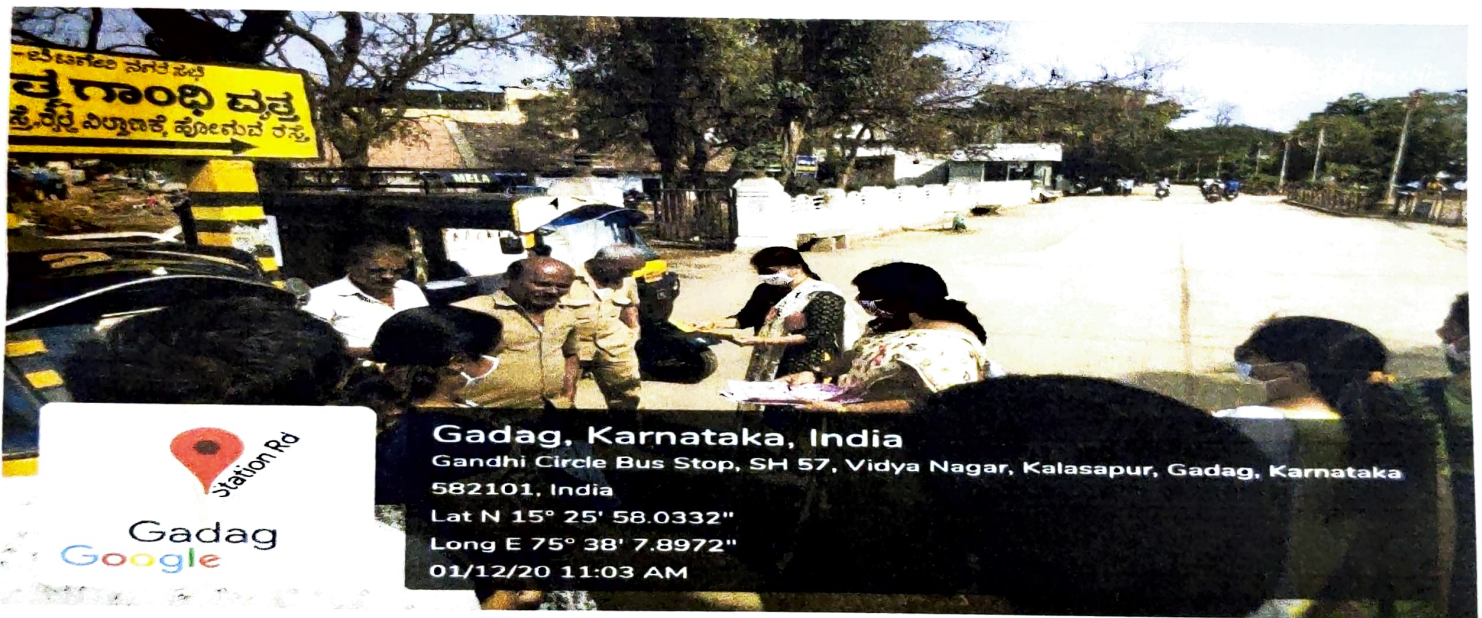

REPORT:

AIDS Awareness Programme and Rally was organized on 01-12-2020. The Rally was Flagged by our Principal Prof. M. B. Kolavi. The main objective of the programme is to prohibition and prevention of aids. The program was scheduled at 10.00am in the Institute premises.

CO-ORDINATOR
IOAC
K. L. E. S' Arts & Commerce College
GADAG

PRINCIPAL
K. L. E. Society's
Arts & Commerce College
GADAG - BETGERI - 582 101

After the rally the students, Staff and the Inner Wheel Club Members walked to Gandhi Circle to distribute the awareness Phamplets. The Phamplers have the information like how HIV spread, in which ways and How to prevent HIV.

After the programme, students took part in an interaction & cleared their misconception eg. 'Mosquito bite cannot spread HIV', 'close kiss cannot spread HIV', 'sharing cloths cannot spread HIV' etc. The queries were answered by the our Principal. The Youth Red Cross Co-ordinator Smt. Veena Tirlapur, Smt Kamala Jambagi, NSS Officers Dr. Vithal Koli , Prof Raju Yalaburgi and the Inner Wheel Club members took part in Awareness Programme.

PHOTOS: Rally Innagurated by Principal M B Kolavi

Handwritten signature
CO-ORDINATOR

K.L.E.S' A...
Gadag

Handwritten signature
PRINCIPAL
K. L. E. Society's
Arts & Commerce College
GADAG--BETGERI--582101

Distribution of Pamphlets Of AIDS awareness Information to the public