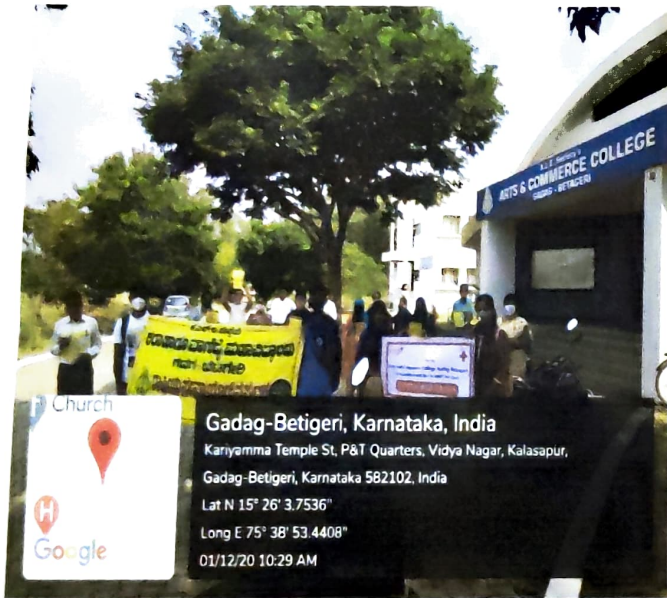

After the rally the students, Staff and the Inner Wheel Club Members walked to Gandhi Circle to distribute the awareness Phamplets. The Phamplers have the information like how HIV spread, in which ways and How to prevent HIV.

After the programme, students took part in an interaction & cleared their misconception eg. 'Mosquito bite cannot spread HIV', 'close kiss cannot spread HIV', 'sharing cloths cannot spread HIV' etc. The queries were answered by the our Principal. The Youth Red Cross Co-ordinator Smt. Veena Tirlapur, Smt Kamala Jambagi, NSS Officers Dr. Vithal Koli , Prof Raju Yalaburgi and the Inner Wheel Club members took part in Awareness Programme.

PHOTOS: Rally Innagurated by Principal M B Kolavi

Handwritten signature
CO-ORDINATOR

K.L.E.S' A...
Gadag

Handwritten signature
PRINCIPAL
K. L. E. Society's
Arts & Commerce College
GADAG--BETGERI--582101