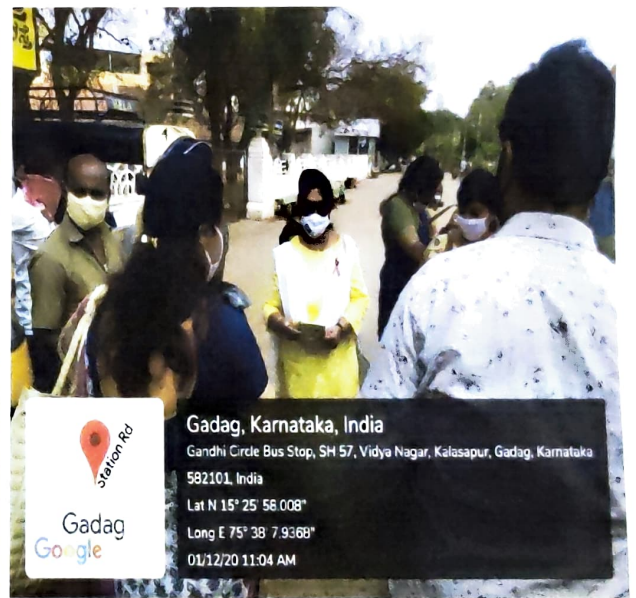

After the rally the students, Staff and the Inner Wheel Club Members walked to Gandhi Circle to distribute the awareness Phamplets. The Phamplers have the information like how HIV spread, in which ways and How to prevent HIV.

After the programme, students took part in an interaction & cleared their misconception eg. 'Mosquito bite cannot spread HIV', 'close kiss cannot spread HIV', 'sharing cloths cannot spread HIV' etc. The queries were answered by the our Principal. The Youth Red Cross Co-ordinator Smt. Veena Tirlapur, Smt Kamala Jambagi, NSS Officers Dr. Vithal Koli , Prof Raju Yalaburgi and the Inner Wheel Club members took part in Awareness Programme.

PHOTOS: Rally Innagurated by Principal M B Kolavi

Handwritten signature
CO-ORDINATOR

K.L.E.S' A...
Gadag

Handwritten signature
PRINCIPAL
K. L. E. Society's
Arts & Commerce College
GADAG--BETGERI--582101