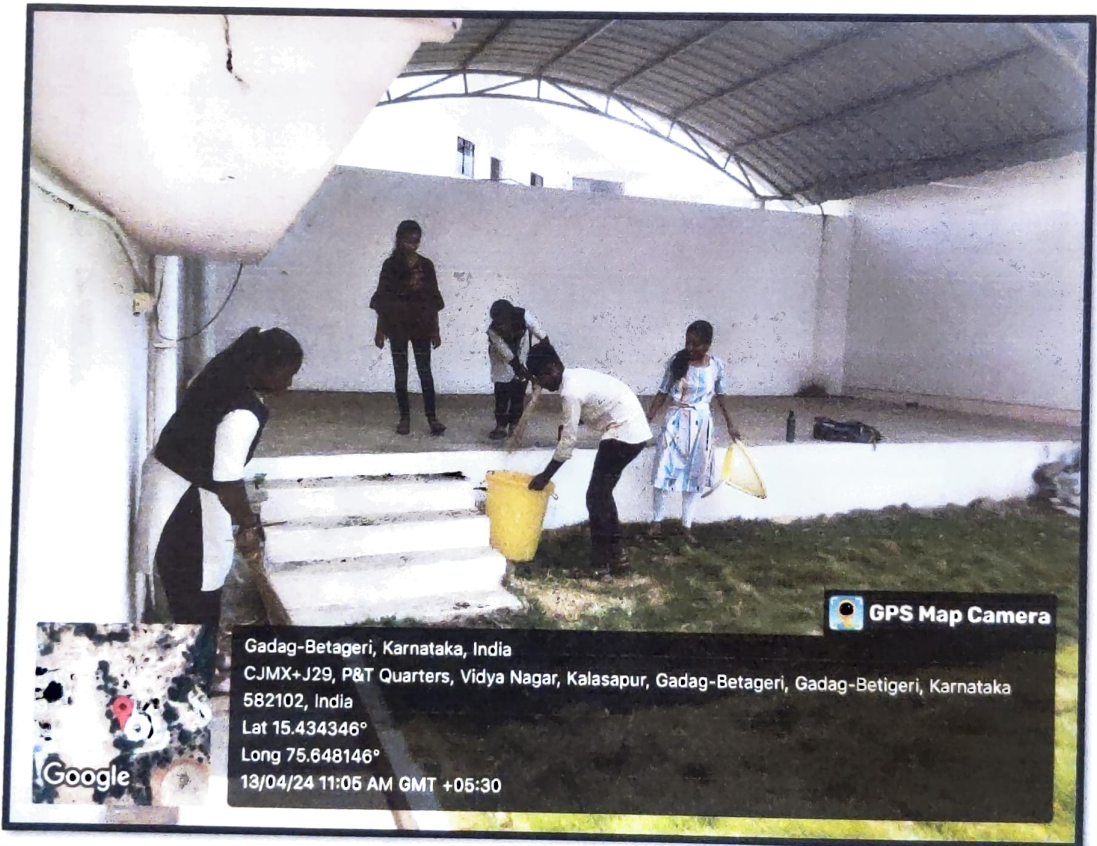

PHOTOS: NSS Volunteers at K.LE. College, Gadag

CO-ORDINATOR
IQAC
K.L.E.S' Arts & Commerce College
GADAG

PRINCIPAL
K.L.E. Society's
Arts & Commerce College
GADAG-BETGERI-582102

K. L. E. Society's
ARTS AND COMMERCE COLLEGE,
Gadag - Betageri - 582 101

SWACHHA BHARAT ABHIYAN ON 13-04-2024

Sl. No.	Name of the Students	Sign
1	Lakshman. U. Bagali	~~lak~~
2	Sakshi. B. Hosmath	S.B.H
3	Preethi. M. Hakari	P.M.H
4	Poojastri. K. Manikasanoovar	P.K.M
5	Pavanakumar. K. Kulkarni	P.K.Kulkarni
6	Basavaraj. A. Kamatar	B.A. Kamatar
7	Pavitra. P. Bhajantari	Pavitra
8	Poojwal. P. Ballari	P
9	Kotresh. S. Heedari	K
10	Anand. Y. Madar	A
11	Pooja. M. Lingasut	Pooja
12	Muddikayyer. Modi	M
13	Bhoomika. B.B	B
14	Sagar. S.S	S
15	Siddu. BM	S
16	Kavasi. I. Saidapur	K
17	Tanjalaxmi. B	T
18	Aishwaryya. Y. Doddamani	Aishwaryya
19	Kiran. A. Byadagi	Kiran
20	Shashikumar. H	Shashik
21	Manju. Hosalli	M.H
22	Ankitha. Nayak	A
23	Sanjana. Dandari	S
24	Hargun. P. S.	H
25	Vijayalakshmi. C. Patil	V.C. Patil
26	Gururaj. G. Wali	G

CO-ORDINATOR

IQAC

K.L.E.S' Arts & Commerce College

GADAG

PRINCIPAL

K.L.E. Society's

Arts & Commerce College
GADAG-BETGERI-582101