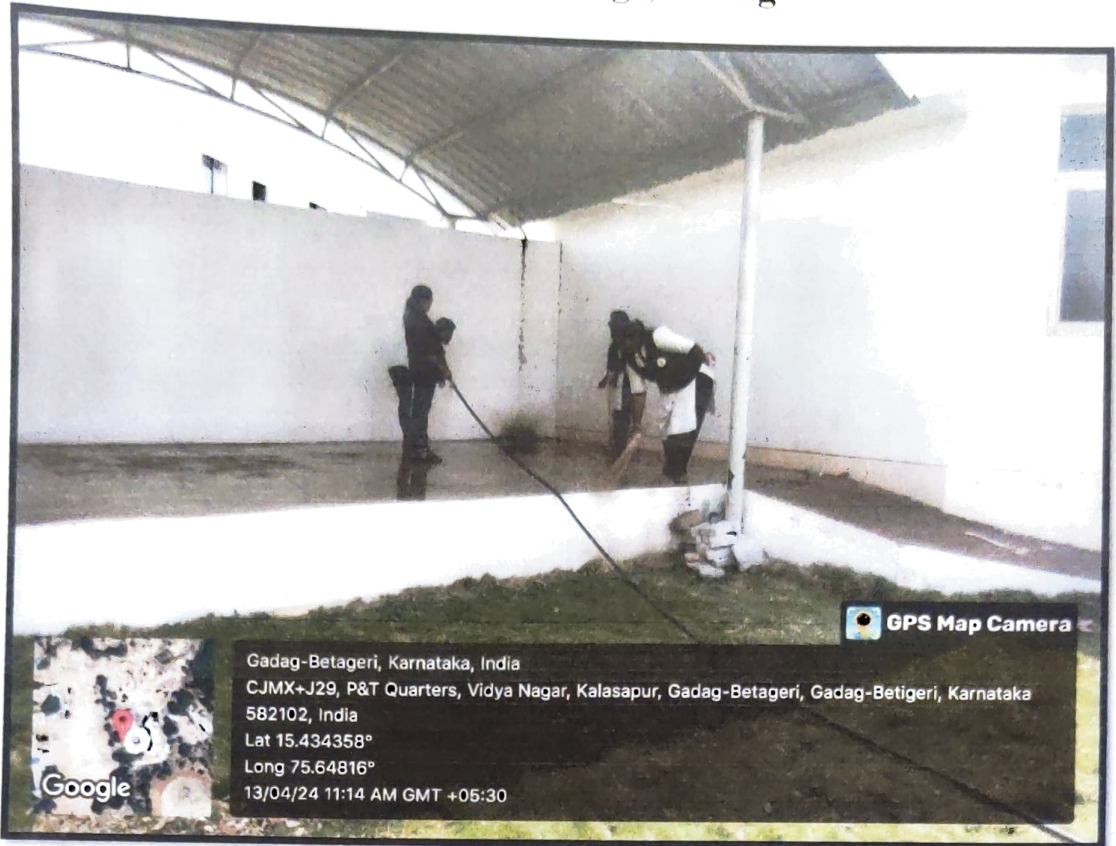

PHOTOS: NSS Volunteers at K.LE. College, Gadag

CO-ORDINATOR
IQAC
K.L.E.S' Arts & Commerce College
GADAG

PRINCIPAL
K.L.E. Society's
Arts & Commerce College
GADAG-BETGERI-582102

K. L. E. Society's
ARTS AND COMMERCE COLLEGE,
Gadag - Betageri - 582 101

SWACHHA BHARAT ABHIYAN ON 13-04-2024

Sl. No.	Name of the Students	Sign
1	Lakshman. U. Bagali	~~lak~~
2	Sakshi. B. Hosmath	S.B.H
3	Preethi. M. Hakari	P.M.H
4	Poojastri. K. Manikasanoovar	P.K.M
5	Pavanakumar. K. Kulkarni	P.K.Kulkarni
6	Basavaraj. A. Kamatar	B.A. Kamatar
7	Pavitra. P. Bhajantari	Pavitra
8	Poojwal. P. Ballari	P
9	Kotresh. S. Heedari	K
10	Anand. Y. Madar	A
11	Pooja. M. Lingasut	Pooja
12	Muddikayyer. Modi	M
13	Bhoomika. B.B	B
14	Sagar. S.S	S
15	Siddu. BM	S
16	Kavasi. I. Saidapur	K
17	Tanjalaxmi. B	T
18	Aishwaryya. Y. Doddamani	Aishwaryya
19	Kiran. A. Byadagi	Kiran
20	Shashikumar. H	Shashik
21	Manju. Hosalli	M.H
22	Ankitha. Nayak	A
23	Sanjana. Dandari	S
24	Hargun. P. S.	H
25	Vijayalakshmi. C. Patil	V.C. Patil
26	Gururaj. G. Wali	G

CO-ORDINATOR

IQAC

K.L.E.S' Arts & Commerce College

GADAG

PRINCIPAL

K.L.E. Society's

Arts & Commerce College
GADAG-BETGERI-582101