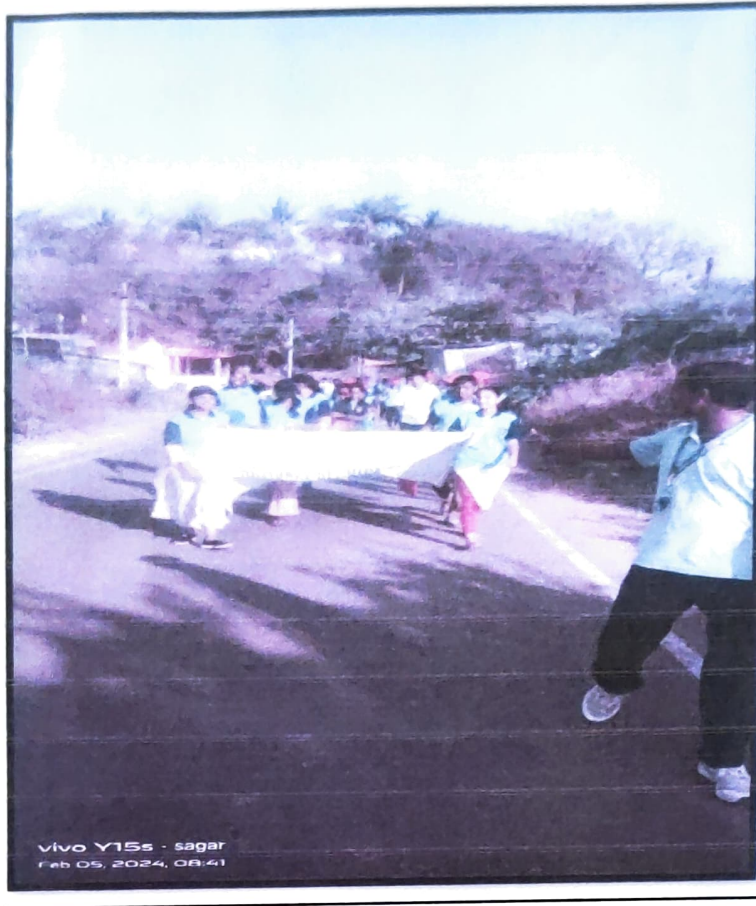

K. L. E. Society's
ARTS AND COMMERCE COLLEGE,
Gadag – Betageri – 582 101

Rally on Importance of Organic Farming in Nagavi on 02-02-2024

REPORT:

1	Name of the Activity/Event	Rally on Importance of Organic Farming.		
2	Date of Activity/Event	02-02-2024		
3	Organized by/Name of the committee	K L E Society's Arts and Commerce College, NSS Unit, Gadag.		
4	Name of the Association	--		
5	Place of Activity/event	Main streets of Nagavi Village.		
6	Type of activity/Event	Awareness Rally		
7	Activity/Event objectives	➤ Increasing awareness about environmental conservation ➤ Health hazards associated with agrochemicals ➤ Consumers' preference for safe and hazard-free food		
8	Participation	Students	Faculty	Beneficiaries
		50	04	Community at Large
9	Enclosures:	1. Report 2. Photos		

Institute K L E Society's Arts and Commerce College, Gadag organized an awareness rally on Importance of Organic Farming to the public in the area of Nagavi Village under NSS on 02-02-2024.

50 Students participated in the rally at Nagavi. NSS Program coordinator Dr .Vithal Koli along with the other 04 staff members, students participated in the rally. Refreshments were provided to the participants and volunteers. NSS volunteers were actively participated in the rally by raising slogans on Increasing awareness about environmental conservation, Health hazards associated with agrochemicals, Consumers preference for safe and hazard free food. The general public along with the local counselors also joined the rally enthusiastically.

CO-ORDINATOR
IQAC
K.L.E.S' Arts & Commerce College
GADAG

PRINCIPAL
K.L.E. Society's
Arts & Commerce College
GADAG-BETGERI-582101

PHOTOS:

CO-ORDINATOR
IQAC
K.L.E.S' Arts & Commerce College
GADAG

PRINCIPAL
K.L.E. Society's
Arts & Commerce College
GADAG-BETGERI-582101